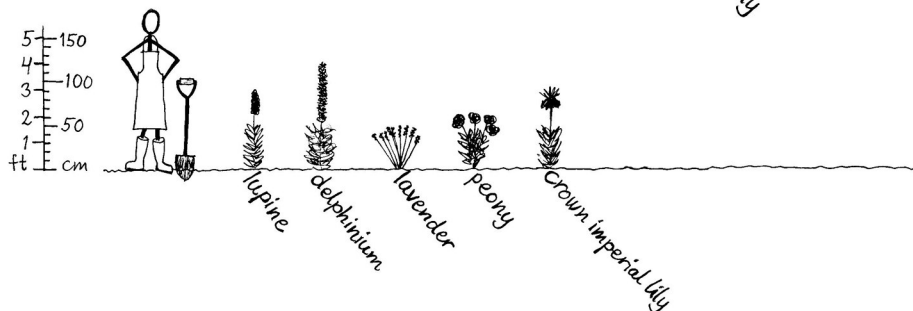

Flower sizes at different scales

Visit my "garden center" for resources on small-scale flower making: www.btz.se/minis/DIY/index_flowers.php

1:48 (1/4" scale)

1:76 (00)

1:87 (H0)

1:120 (TT)

1:144

1:160 (N)

For correct size, please print with "Page scaling" set to "None" in the print dialogue window.

On a correctly scaled printout, this line is 51 mm or 2" long: