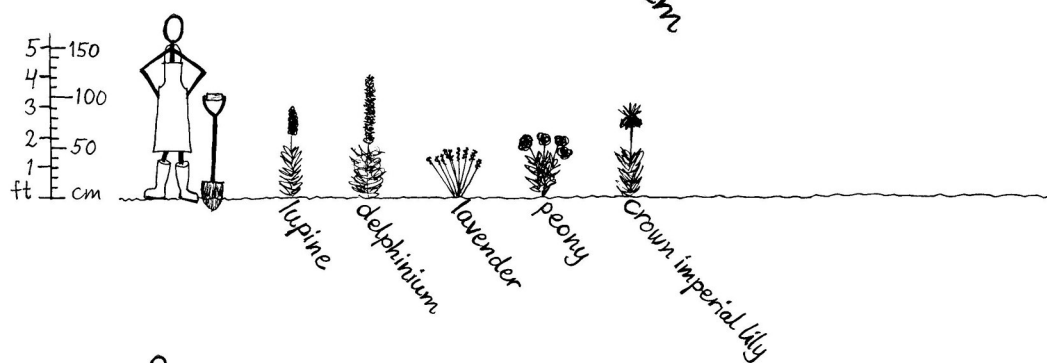

Flower sizes at different scales

Visit my "garden center" for resources on small-scale flower making: www.btz.se/minis/DIY/index_flowers.php

1:48 (1/4" scale)

1:76 (00)

1:87 (H0)

1:120 (TT)

1:144

1:160 (N)

For correct size, please print with "Page scaling" set to "None" in the print dialogue window.

On a correctly scaled printout, this line is 51 mm or 2" long: