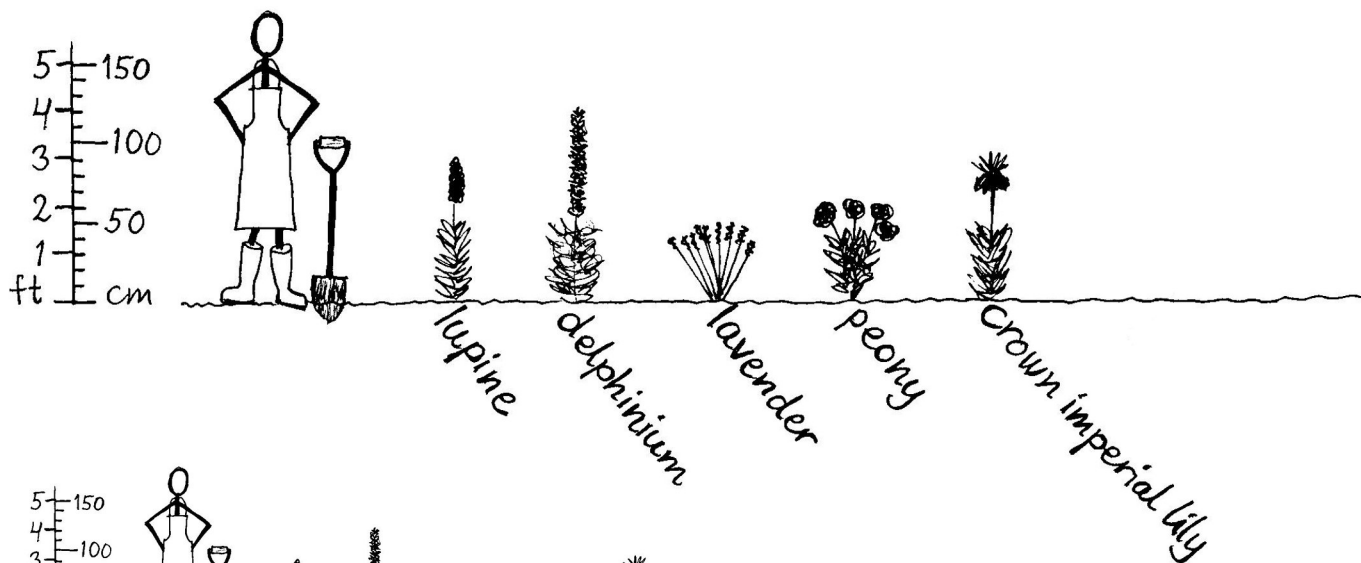

Flower sizes at different scales

Visit my "garden center" for resources on small-scale flower making: www.btz.se/minis/DIY/index_flowers.php

1:48 (1/4" scale)

1:76 (00)

1:87 (H0)

1:120 (TT)

1:144

1:160 (N)

For correct size, please print with "Page scaling" set to "None" in the print dialogue window.

On a correctly scaled printout, this line is 51 mm or 2" long: