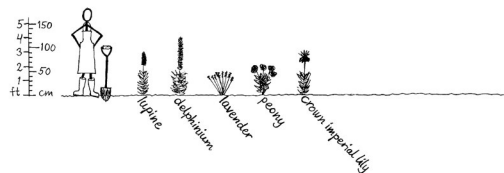

Flower sizes at different scales

Visit my "garden center" for resources on small-scale flower making: www.btz.se/minis/DIY/index_flowers.php

1:48 (1/4" scale)

1:76 (00)

1:87 (H0)

1:120 (TT)

1:144

1:160 (N)

For correct size, please print with "Page scaling" set to "None" in the print dialogue window.

On a correctly scaled printout, this line is 51 mm or 2" long: