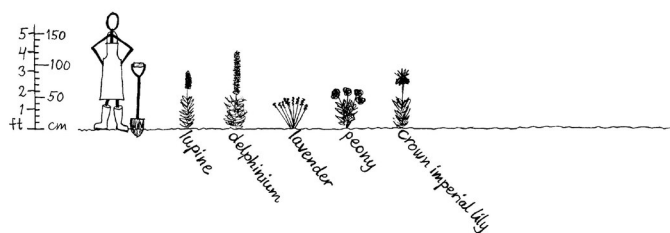

Flower sizes at different scales

Visit my "garden center" for resources on small-scale flower making: www.btz.se/minis/DIY/index_flowers.php

1:48 (1/4" scale)

1:76 (00)

1:87 (H0)

1:120 (TT)

1:144

1:160 (N)

For correct size, please print with "Page scaling" set to "None" in the print dialogue window.

On a correctly scaled printout, this line is 51 mm or 2" long: