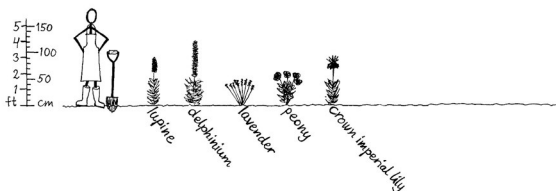

Flower sizes at different scales

Visit my "garden center" for resources on small-scale flower making: www.btz.se/minis/DIY/index_flowers.php

1:48 (1/4" scale)

1:76 (00)

1:87 (H0)

1:120 (TT)

1:144

1:160 (N)

For correct size, please print with "Page scaling" set to "None" in the print dialogue window.

On a correctly scaled printout, this line is 51 mm or 2" long: